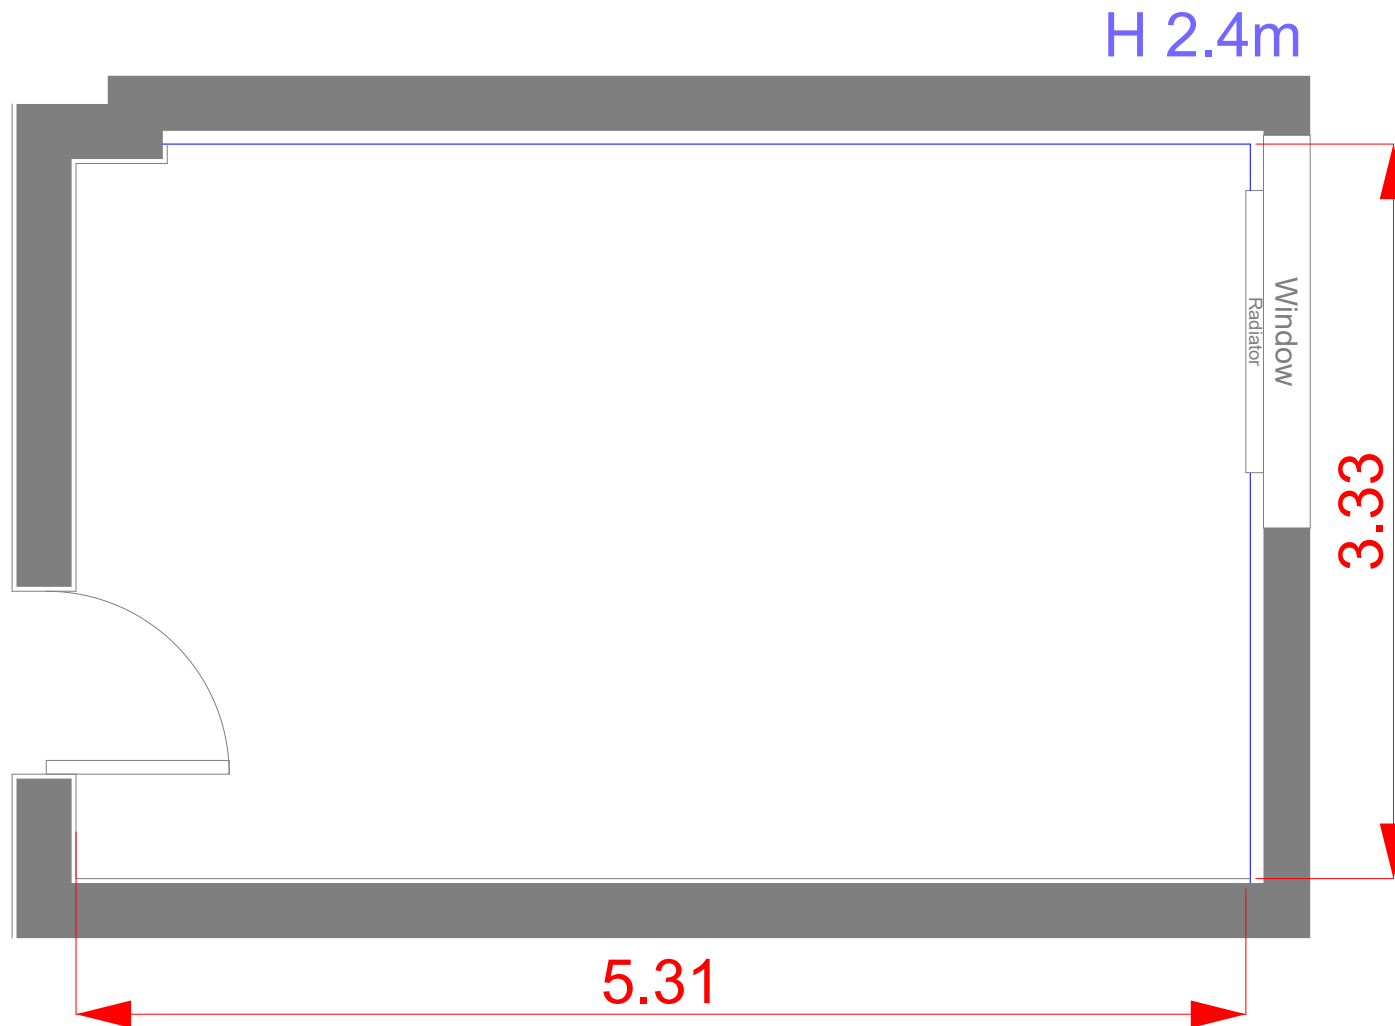

# Meeting Room 8

# Meeting Room 8

Boardroom

H 2.4m